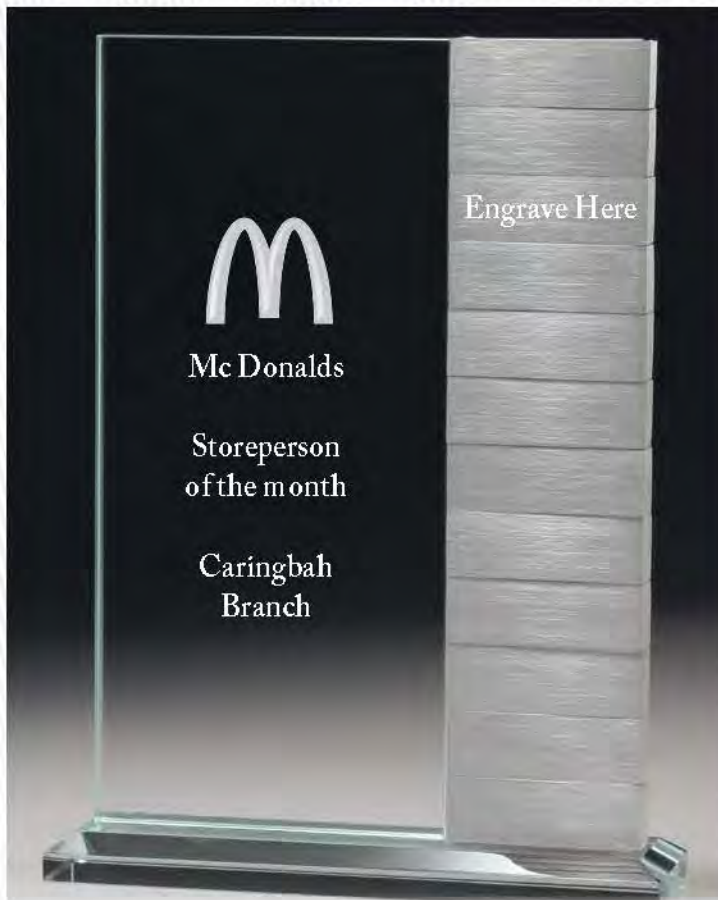

Metallic Awards

LEGACY LANDMARK AWARD

10mm THICK GLASS WITH ENGRAVABLE METAL ATTACHMENTS IN PLAIN BOX
 CP160 - 160mm

LEGACY TOWER AWARD

10mm THICK GLASS WITH ENGRAVABLE METAL ATTACHMENTS
 IN PLAIN BOX
 CP255 - 255mm